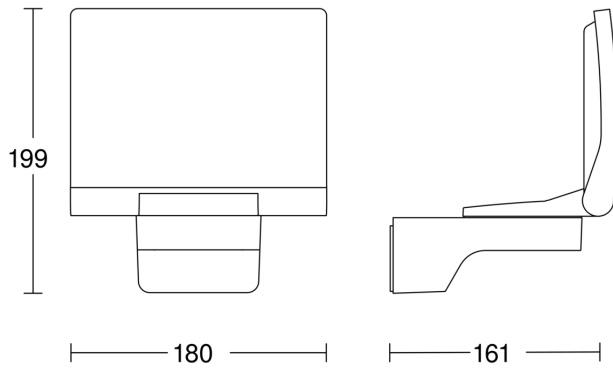

XLED PRO 240

V2 white

EAN 4007841 068103

Article number 068103

Dimension Drawing