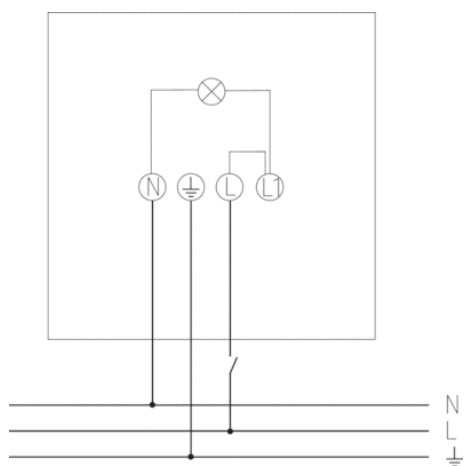

## Technical data

Operating voltage	230 V AC
Frequency	50 Hz
Colour	Black
Switching output	Light
Installation type	Wall installation
LED output (lighting current)	1400 lm
Colour temperature	5000 - 5600 K
Installation height	2 – 4 m
Remote controlled	–
Ambient temperature	-20 °C ... +40 °C
Protection class	I
Type of protection	IP 65

## Connection example

This luminaire contains built-in LED lamps.

The lamps cannot be changed in the luminaire.

Theben AG    theLeda B
874/2012

Article number: 1020684

### Scale drawings