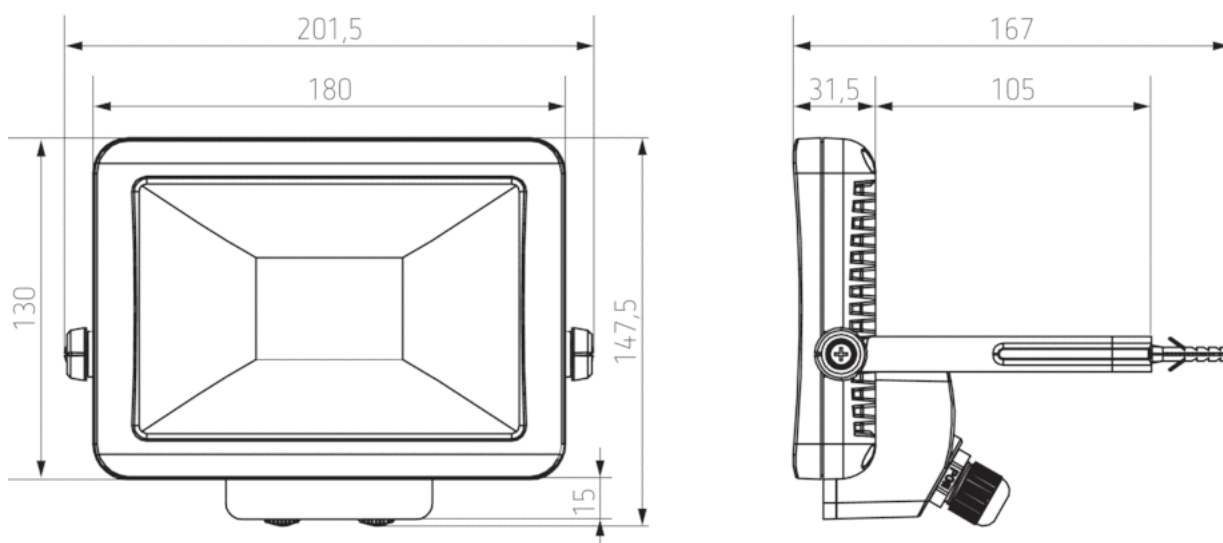

## Technical data

Operating voltage	230 V AC
Frequency	50 Hz
Colour	Black
Switching output	Light
Installation type	Wall installation
LED output (lighting current)	1400 lm
Colour temperature	5000 - 5600 K
Installation height	2 – 4 m
Remote controlled	–
Ambient temperature	-20 °C ... +40 °C
Protection class	I
Type of protection	IP 65

### Scale drawings