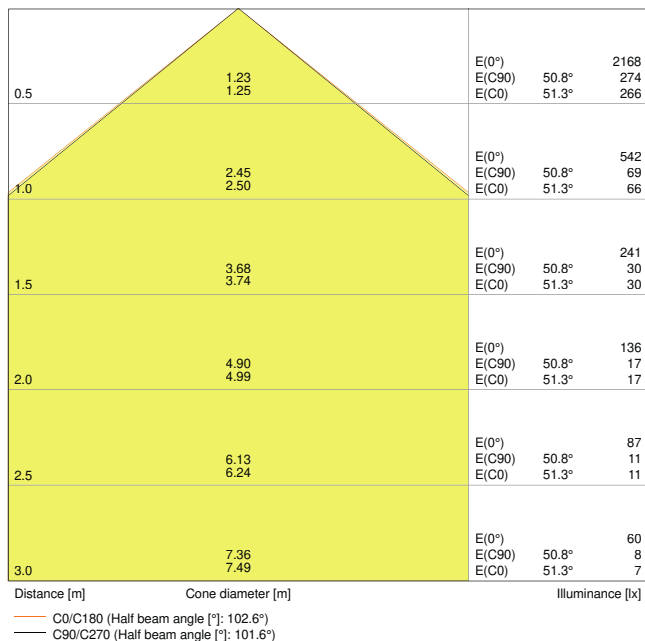

### Photometrical data

Luminous flux	1260 lm
Luminous efficacy	90 lm/W
Color temperature	4000 K
Light color (designation)	Cool White
Color rendering index Ra	> 80
Standard deviation of color matching	$\leq 6$ sdc <sub>m</sub>
Flickering metric (Pst LM)	-
Stroboscope effect metric (SVM)	-
Photobiological safety group acc. to EN62778	RG0
Photobiological safety group acc. to EN62471	RG0
Beam angle	100 °