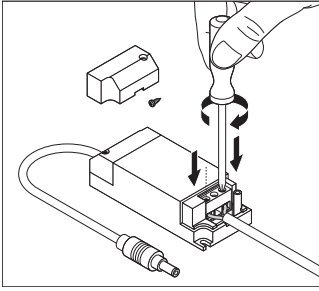

ADDITIONAL CATALOG INFORMATION

References / Links

- For Guarantee see www.ledvance.com/guarantee

DISCLAIMER

Subject to change without notice. Errors and omission excepted. Always make sure to use the most recent release.