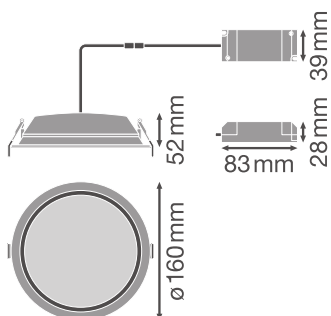

### Product features

- Diameter of required ceiling cut-out: 150 mm or 200 mm (depending on version)
- Type of protection: IP44

### Photometrical data

Luminous flux	1260 lm
Luminous efficacy	90 lm/W
Color temperature	4000 K
Light color (designation)	Cool White
Color rendering index Ra	> 80
Standard deviation of color matching	$\leq 6$ sdc <sub>m</sub>
Flickering metric (Pst LM)	-
Stroboscope effect metric (SVM)	-
Photobiological safety group acc. to EN62778	RG0
Photobiological safety group acc. to EN62471	RG0
Beam angle	100 °

## Dimensions & Weight

Diameter	160.00 mm
Height	52.00 mm
Product weight	360.00 g