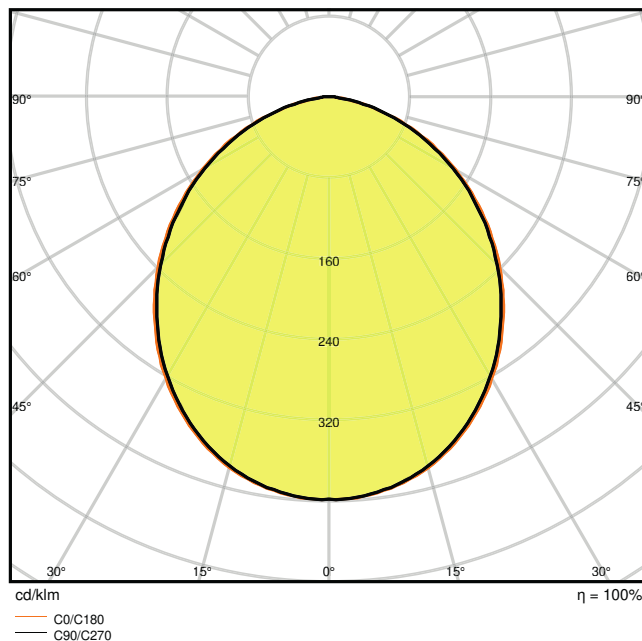

LDC typ polar