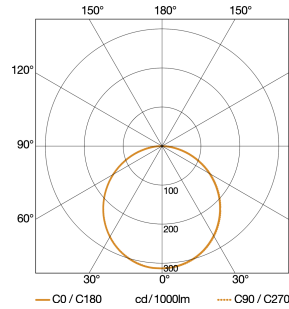

Technical specifications

Dimensions (L x W x H)	161 x 180 x 181 mm
Mains power supply	220 – 240 V / 50 – 60 Hz
Output	13,7 W
Power consumption	0,5 W
Lichtstrom Gesamtprodukt	1550 lm
Gesamtprodukt Effizienz	113 lm/W
Colour temperature	3000 K
Colour variation LED	SDCM3
Colour Rendering Index	80-89
With lamp	Yes, STEINEL LED system
Lamp	LED cannot be replaced
LED life expectancy (max. °C)	50000 h
LED life expectancy (25 °C)	> 60000 h
Drop in luminous flux in accordance with LM80	L70B10

LED floodlight without sensor

XLED home 2 M

V2 black

EAN 4007841 033118

Article number 033118

Dimension Drawing

Light Distribution Curve

Output	13,7 W
With lamp	Yes, STEINEL LED system
Lamp	LED cannot be replaced
Luminous flux	1550 lm
Colour temperature	3000 K
Colour Rendering Index	80-89
LED life expectancy (max. °C)	50000 h
LED cooling system	HCMC (High Conductive Magnesium Composite)