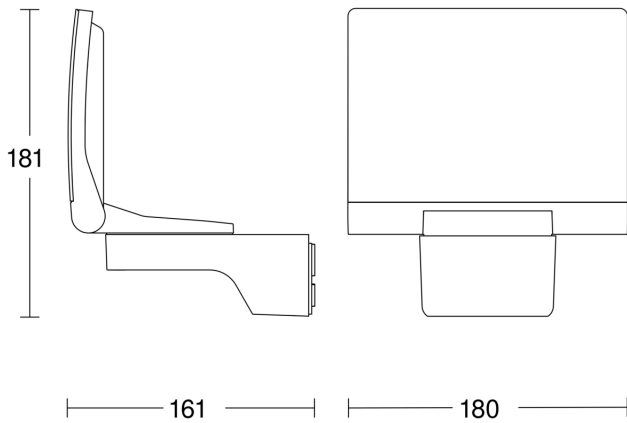

Technical specifications

Dimensions (L x W x H)	161 x 180 x 181 mm
Mains power supply	220 – 240 V / 50 – 60 Hz
Output	13,7 W
Power consumption	0,5 W
Lichtstrom Gesamtprodukt	1550 lm
Gesamtprodukt Effizienz	113 lm/W
Colour temperature	3000 K
Colour variation LED	SDCM3
Colour Rendering Index	80-89
With lamp	Yes, STEINEL LED system
Lamp	LED cannot be replaced
LED life expectancy (max. °C)	50000 h
LED life expectancy (25 °C)	> 60000 h
Drop in luminous flux in accordance with LM80	L70B10

LED floodlight without sensor

XLED home 2 M

V2 black

EAN 4007841 033118

Article number 033118

Dimension Drawing

Light Distribution Curve

Output	13,7 W
With lamp	Yes, STEINEL LED system
Lamp	LED cannot be replaced
Luminous flux	1550 lm
Colour temperature	3000 K
Colour Rendering Index	80-89
LED life expectancy (max. °C)	50000 h
LED cooling system	HCMC (High Conductive Magnesium Composite)