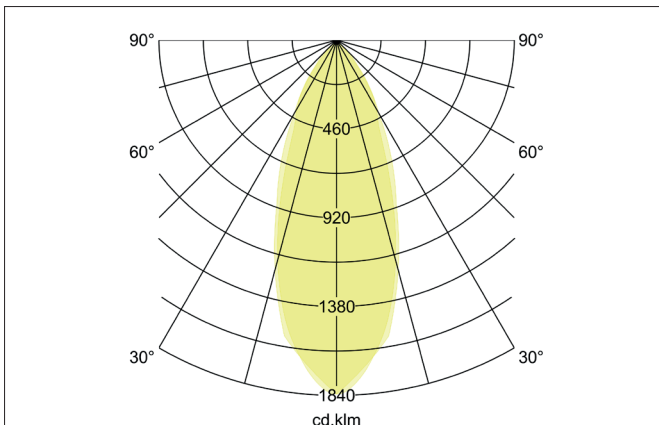

LED recessed spot set, on/off

Artikel-Nr. 38143083

Licht.
Für Generationen.

Tender

LED recessed spot set, on/off, black, round. In a compact design, for installation in tool-less rapid assembly systems. Set including a converter for 230-V mains voltage, on/off switchable, dimensions of converter: L 68 x W 35 x H 21 mm . Mounting method: Recessed mounting, Place of installation: Ceiling-mounted, Material: Aluminium / Glass / Plastic, Degree of protection: according to DIN EN 60529 IP20, Protection class: (EN 61140) II, Voltage: 230V AC 50Hz, Power: 6W, Amount of light sources / fittings: 1.0 Qty, Luminous flux: 680lm, Colour temperature: 3.000 K, Light colour : White, Beam angle: 38°, Adjustability: Pivoted, With control gear: Yes, Control: on/off.

Article data	
Artikel-Nr.	38143083
GTIN	4251433928072
Kurzbeschreibung	LED recessed spot set, on/off
Material	Aluminium / Glass
Colour	Black
Type of surface	Matt
Shape	round
Outer diameter	82 mm
Built-in diameter	68 mm
Installation depth	50 mm
weight	0.176 kg

LED recessed spot set, on/off

Artikel-Nr. 38143083

Licht.
Für Generationen.

Lighting technology	
Colour temperature	3000 K
Light colour	White
Light output	Direct
Luminous flux	680 lm
System efficiency	113 lm/W
Colour rendering	CRI > 80
Reflector	High-gloss
Reflektorfarbe	silver
Beam angle	38 °
Light sharing	Symmetric

Packing data	
Gross weight	0.25 kg
Length of packaging	95 mm
Packaging width	75 mm
Packaging height	95 mm