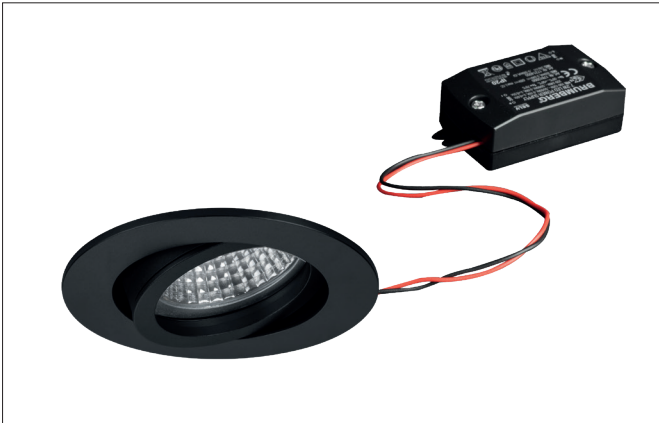

LED recessed spot set, on/off

Artikel-Nr. 38143083

Licht.
Für Generationen.

Tender

LED recessed spot set, on/off, black, round. In a compact design, for installation in tool-less rapid assembly systems. Set including a converter for 230-V mains voltage, on/off switchable, dimensions of converter: L 68 x W 35 x H 21 mm . Mounting method: Recessed mounting, Place of installation: Ceiling-mounted, Material: Aluminium / Glass / Plastic, Degree of protection: according to DIN EN 60529 IP20, Protection class: (EN 61140) II, Voltage: 230V AC 50Hz, Power: 6W, Amount of light sources / fittings: 1.0 Qty, Luminous flux: 680lm, Colour temperature: 3.000 K, Light colour : White, Beam angle: 38°, Adjustability: Pivoted, With control gear: Yes, Control: on/off.

Article data	
Artikel-Nr.	38143083
GTIN	4251433928072
Kurzbeschreibung	LED recessed spot set, on/off
Material	Aluminium / Glass
Colour	Black
Type of surface	Matt
Shape	round
Outer diameter	82 mm
Built-in diameter	68 mm
Installation depth	50 mm
weight	0.176 kg

LED recessed spot set, on/off

Artikel-Nr. 38143083

Licht.
Für Generationen.

Lighting technology	
Colour temperature	3000 K
Light colour	White
Light output	Direct
Luminous flux	680 lm
System efficiency	113 lm/W
Colour rendering	CRI > 80
Reflector	High-gloss
Reflektorfarbe	silver
Beam angle	38 °
Light sharing	Symmetric

Operating technology of driver	
Control	on/off

Mounting technology	
Mounting method	Recessed mounting
Place of installation	Ceiling-mounted
Adjustability	Pivoted
Swivel angle	20°
Further references	No cover with thermal insulation material
Material cover	Glass transparent
Circlip	Without circlip