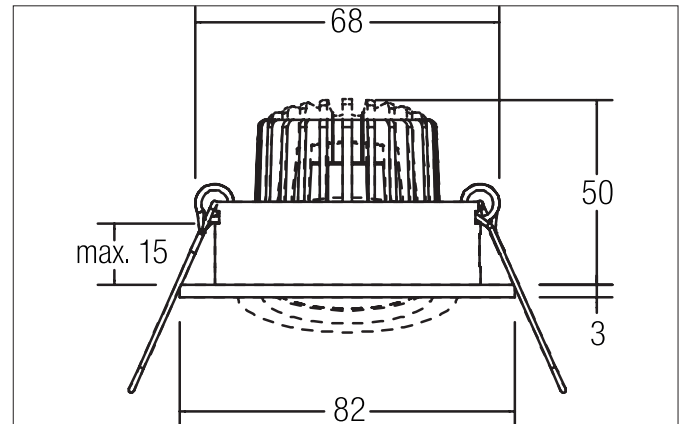

LED recessed spot set, on/off

Artikel-Nr. 38143083

Licht.
Für Generationen.

Tender

LED recessed spot set, on/off, black, round. In a compact design, for installation in tool-less rapid assembly systems. Set including a converter for 230-V mains voltage, on/off switchable, dimensions of converter: L 68 x W 35 x H 21 mm . Mounting method: Recessed mounting, Place of installation: Ceiling-mounted, Material: Aluminium / Glass / Plastic, Degree of protection: according to DIN EN 60529 IP20, Protection class: (EN 61140) II, Voltage: 230V AC 50Hz, Power: 6W, Amount of light sources / fittings: 1.0 Qty, Luminous flux: 680lm, Colour temperature: 3.000 K, Light colour : White, Beam angle: 38°, Adjustability: Pivoted, With control gear: Yes, Control: on/off.

Article data	
Artikel-Nr.	38143083
GTIN	4251433928072
Kurzbeschreibung	LED recessed spot set, on/off
Material	Aluminium / Glass
Colour	Black
Type of surface	Matt
Shape	round
Outer diameter	82 mm
Built-in diameter	68 mm
Installation depth	50 mm
weight	0.176 kg

LED recessed spot set, on/off

Artikel-Nr. 38143083

Licht.
Für Generationen.

Lighting technology	
Colour temperature	3000 K
Light colour	White
Light output	Direct
Luminous flux	680 lm
System efficiency	113 lm/W
Colour rendering	CRI > 80
Reflector	High-gloss
Reflektorfarbe	silver
Beam angle	38 °
Light sharing	Symmetric

Packing data	
Gross weight	0.25 kg
Length of packaging	95 mm
Packaging width	75 mm
Packaging height	95 mm