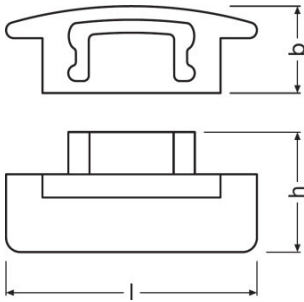

PRODUCT DATASHEET

LS AY -PF03/EC

LED Strip Profiles Flat | Flat profiles for LED strips

AREAS OF APPLICATION

- General indoor illumination

PRODUCT BENEFITS

- Low profile
- Quick and simple installation

TECHNICAL DATA

Dimensions & weight

Length	7.8 mm
Width	25.0 mm
Height	8.3 mm
Product weight	1.00 g

Colors & materials

Product color	Grey
----------------------	------

Additional product data

Equipped with hole	No
---------------------------	----

LOGISTICAL DATA

Product code	Packaging unit (Pieces/Unit)	Dimensions (length x width x height)	Gross weight	Volume
4058075277632	Folding carton box 2	80 mm x 120 mm x 5 mm	3.00 g	0.05 dm ³
4058075277649	Shipping carton box 100	120 mm x 100 mm x 120 mm	198.00 g	1.44 dm ³
4058075277656	Shipping carton box 1000	525 mm x 140 mm x 270 mm	2371.00 g	19.85 dm ³