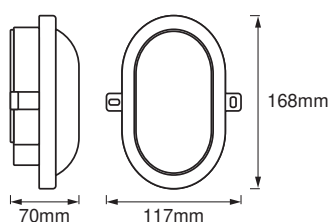

Product features

- Bright and functional outdoor LED luminaires
- Type of protection: IP54

TECHNICAL DATA

Electrical data

Nominal wattage	5.50 W
Nominal voltage	220...240 V
Mains frequency	50...60 Hz
Nominal current	52 mA
Power factor λ	> 0.5
Protection class	II
Operating mode	Mains voltage

Photometrical data

Luminous flux	450 lm
Luminous efficacy	76 lm/W
Color temperature	4000 K
Light color (designation)	Cool White
Color rendering index Ra	≥ 80
Beam angle	120 °

Dimensions & Weight

Length	117.00 mm
Width	168.00 mm
Height	70.00 mm
Product weight	175.00 g

DOWNLOAD DATA

DOWNLOAD DATA	
	User instruction
	Tender documents

LOGISTICAL DATA

Product code	Packaging unit (Pieces/Unit)	Dimensions (length x width x height)	Gross weight	Volume
--------------	------------------------------	--------------------------------------	--------------	--------

Product code	Packaging unit (Pieces/Unit)	Dimensions (length x width x height)	Gross weight	Volume
4058075271593	Shipping box 8	327 mm x 263 mm x 196 mm	1924.00 g	16.86 dm ³

The mentioned product code describes the smallest quantity unit which can be ordered. One shipping unit can contain one or more single products. When placing an order, for the quantity please enter single or multiples of a shipping unit.