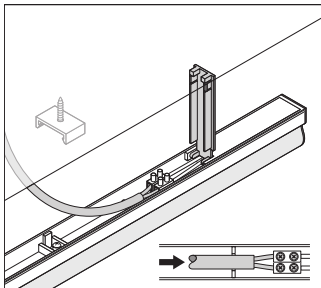

DOWNLOAD DATA

UGR file (UGR table)

LOGISTICAL DATA

Product code	Packaging unit (Pieces/Unit)	Dimensions (length x width x height)	Gross weight	Volume
4058075099807	Shipping box 25	1,518 mm x 242 mm x 175 mm	10200.00 g	64.29 dm³

The mentioned product code describes the smallest quantity unit which can be ordered. One shipping unit can contain one or more single products. When placing an order, for the quantity please enter single or multiples of a shipping unit.

ADDITIONAL CATALOG INFORMATION

References / Links

- For Guarantee see www.ledvance.com/guarantee

DISCLAIMER

Subject to change without notice. Errors and omission excepted. Always make sure to use the most recent release.