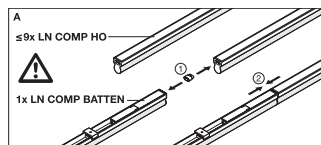

DOWNLOAD DATA

UGR file (UGR table)

LOGISTICAL DATA

Product code	Packaging unit (Pieces/Unit)	Dimensions (length x width x height)	Gross weight	Volume
4058075099807	Shipping box 25	1,518 mm x 242 mm x 175 mm	10200.00 g	64.29 dm³

The mentioned product code describes the smallest quantity unit which can be ordered. One shipping unit can contain one or more single products. When placing an order, for the quantity please enter single or multiples of a shipping unit.

ADDITIONAL CATALOG INFORMATION

References / Links

- For Guarantee see www.ledvance.com/guarantee

DISCLAIMER

Subject to change without notice. Errors and omission excepted. Always make sure to use the most recent release.