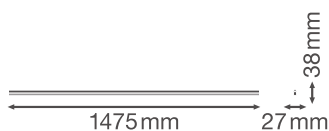

### Photometrical data

Luminous flux	2500 lm
Luminous efficacy	100 lm/W
Color temperature	4000 K
Light color (designation)	Cool White
Color rendering index Ra	> 80
Standard deviation of color matching	< 5 sdcn
Photobiological safety group acc. to EN62778	RG0
Beam angle	140 °

### Dimensions & Weight

Length	1475.00 mm
Width	27.00 mm
Height	38.00 mm
Product weight	290.00 g