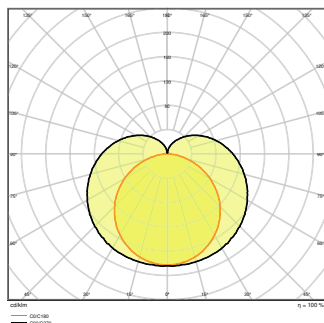

### Photometrical data

Luminous flux	2500 lm
Luminous efficacy	100 lm/W
Color temperature	4000 K
Light color (designation)	Cool White
Color rendering index Ra	> 80
Standard deviation of color matching	< 5 sdcn
Photobiological safety group acc. to EN62778	RG0
Beam angle	140 °