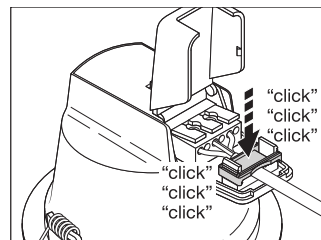

References / Links

- For Guarantee see www.ledvance.com/guarantee

DISCLAIMER

Subject to change without notice. Errors and omission excepted. Always make sure to use the most recent release.