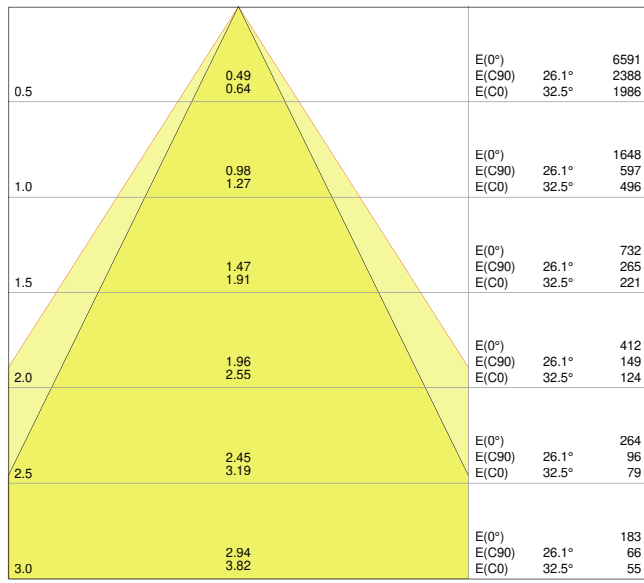

### Electrical data

Nominal wattage	18.00 W
Nominal voltage	100...277 V
Mains frequency	50...60 Hz
Nominal current	200 mA
Inrush current	55 A
Inrush current time $T_{h50}$	100 $\mu$ s
Max. no. of lum. on circuit break. B16 A	15
Max. no. of lum. on circuit break. C10 A	12
Max. no. of lum. on circuit break. C16 A	19
Power factor $\lambda$	> 0.90
Total harmonic distortion	< 20 %
Protection class	I
Operating mode	Integrated LED driver

### Photometrical data

Luminous flux	1040...1620 lm <sup>1)</sup>
Luminous efficacy	85 lm/W <sup>2)</sup>
Color temperature	3000...5700 K
Light color (designation)	Warm White / Cool White / Cool Daylight
Color rendering index Ra	> 80
Standard deviation of color matching	< 5 sdcM
Flickering metric (Pst LM)	-
Stroboscope effect metric (SVM)	-
Photobiological safety group acc. to EN62778	RG0
Photobiological safety group acc. to EN62471	RG0
Beam angle	60 °
UGR	< 22

<sup>1)</sup> Luminous flux dependent on selected color temperature: 1040 lm@3000 K/1620 lm@4000 K/1470 lm@5700 K

<sup>2)</sup> Value at 5700 K, different for other color temperatures

LDC typ cone

LDC typ polar

Dimensions & Weight

Diameter	172.00 mm
Height	95.00 mm
Product weight	350.00 g