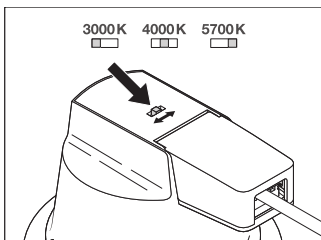

References / Links

- For Guarantee see www.ledvance.com/guarantee

DISCLAIMER

Subject to change without notice. Errors and omission excepted. Always make sure to use the most recent release.