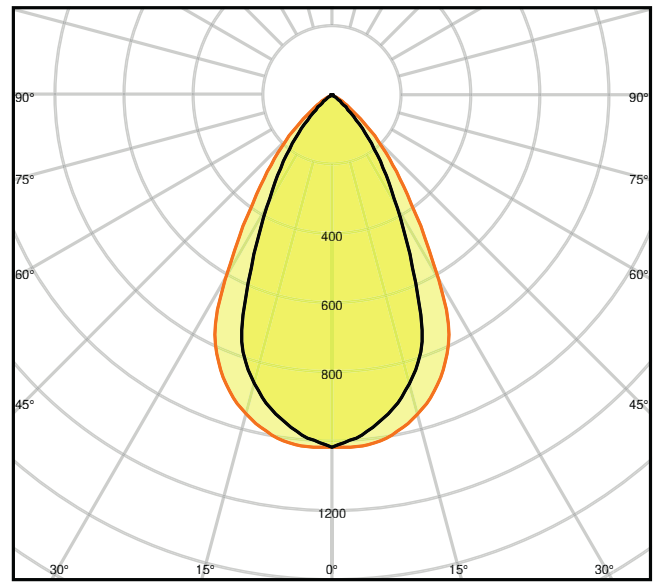

### Photometrical data

Luminous flux	1040...1620 lm <sup>1)</sup>
Luminous efficacy	85 lm/W <sup>2)</sup>
Color temperature	3000...5700 K
Light color (designation)	Warm White / Cool White / Cool Daylight
Color rendering index Ra	> 80
Standard deviation of color matching	< 5 sdcM
Flickering metric (Pst LM)	-
Stroboscope effect metric (SVM)	-
Photobiological safety group acc. to EN62778	RG0
Photobiological safety group acc. to EN62471	RG0
Beam angle	60 °
UGR	< 22

<sup>1)</sup> Luminous flux dependent on selected color temperature: 1040 lm@3000 K/1620 lm@4000 K/1470 lm@5700 K

<sup>2)</sup> Value at 5700 K, different for other color temperatures

LDC typ cone

LDC typ polar

Dimensions & Weight

Diameter	172.00 mm
Height	95.00 mm
Product weight	350.00 g