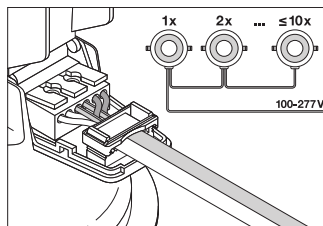

References / Links

- For Guarantee see www.ledvance.com/guarantee

DISCLAIMER

Subject to change without notice. Errors and omission excepted. Always make sure to use the most recent release.