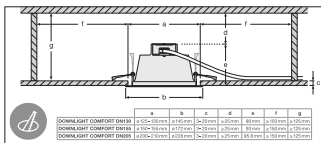

References / Links

- For Guarantee see www.ledvance.com/guarantee

DISCLAIMER

Subject to change without notice. Errors and omission excepted. Always make sure to use the most recent release.