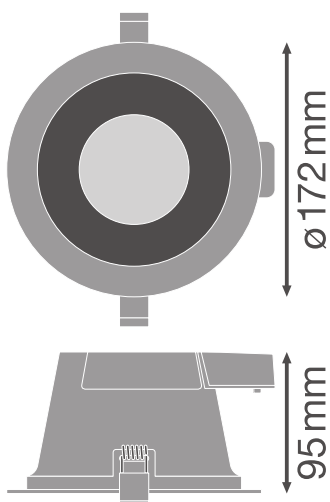

### Photometrical data

Luminous flux	1040...1620 lm <sup>1)</sup>
Luminous efficacy	85 lm/W <sup>2)</sup>
Color temperature	3000...5700 K
Light color (designation)	Warm White / Cool White / Cool Daylight
Color rendering index Ra	> 80
Standard deviation of color matching	< 5 sdcM
Flickering metric (Pst LM)	-
Stroboscope effect metric (SVM)	-
Photobiological safety group acc. to EN62778	RG0
Photobiological safety group acc. to EN62471	RG0
Beam angle	60 °
UGR	< 22

<sup>1)</sup> Luminous flux dependent on selected color temperature: 1040 lm@3000 K/1620 lm@4000 K/1470 lm@5700 K

<sup>2)</sup> Value at 5700 K, different for other color temperatures

LDC typ cone

LDC typ polar

Dimensions & Weight

Diameter	172.00 mm
Height	95.00 mm
Product weight	350.00 g

## Application & Mounting

Ambient temperature range	-20...+45 °C
Type of connection	Screwless terminal, 2-Pole
Type of protection	IP54/IP20
Protection class IK (shock resistance)	IK03
Dimmable	No
Mounting type	Recessed
Mounting location	Ceiling
Application environment	Indoor
Mounting diameter	155,0 mm
Mounting depth	125 mm
LED module replaceable	Not replaceable
With light source	Yes