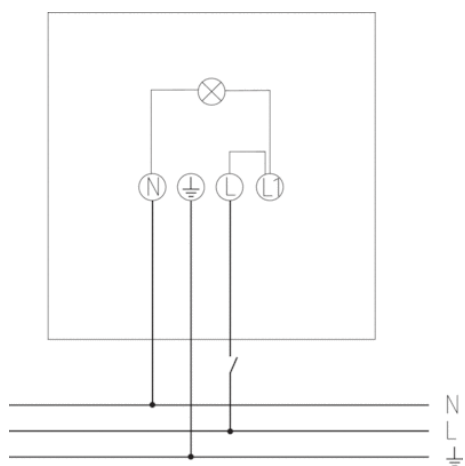

theLeda B30L BK

Article number: 1020686

Description

- LED spotlight 30 W
- Suitable for outdoor use
- Flexible extension options thanks to optional module with motion detector including switch output or light sensor incl. switch output
- Spotlight can be turned by 360°
- Not dimmable

Technical data

Operating voltage	230 V AC
Frequency	50 Hz
Colour	Black
Switching output	Light
Installation type	Wall installation
LED output (lighting current)	2050 lm
Colour temperature	5000 - 5600 K
Installation height	2 – 4 m
Remote controlled	–
Ambient temperature	-20 °C ... +40 °C
Protection class	I
Type of protection	IP 65

Connection example

This luminaire contains built-in LED lamps.

The lamps cannot be changed in the luminaire.

Theben AG theLeda B
874/2012

Article number: 1020686

Scale drawings

Accessories

Motion module theLeda B BK