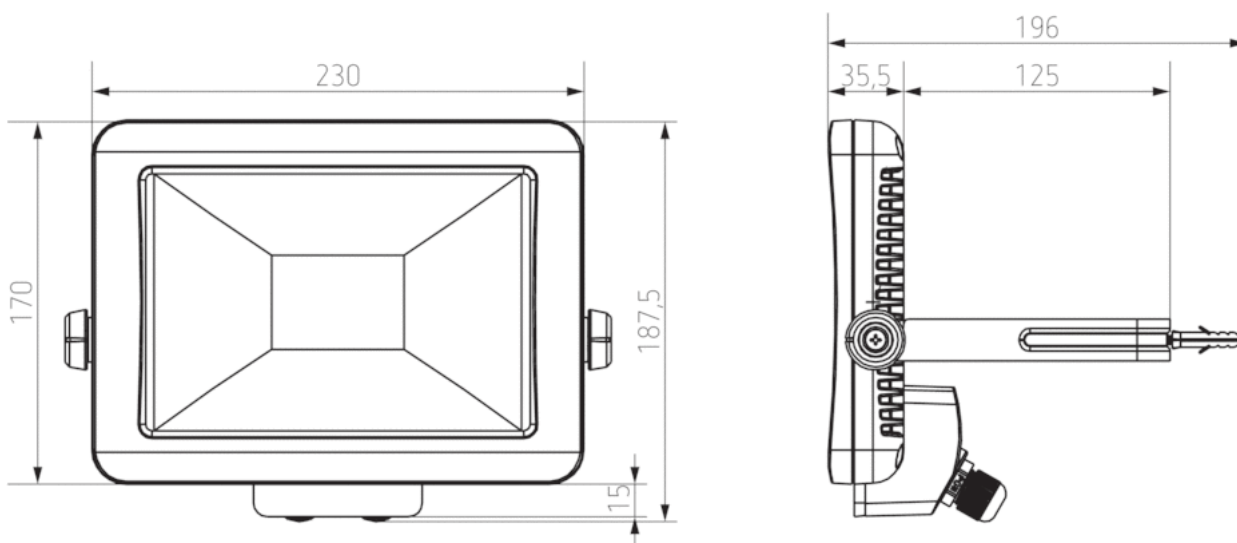

Technical data

Operating voltage	230 V AC
Frequency	50 Hz
Colour	Black
Switching output	Light
Installation type	Wall installation
LED output (lighting current)	2050 lm
Colour temperature	5000 - 5600 K
Installation height	2 – 4 m
Remote controlled	–
Ambient temperature	-20 °C ... +40 °C
Protection class	I
Type of protection	IP 65

Connection example

This luminaire contains built-in LED lamps.

The lamps cannot be changed in the luminaire.

Theben AG theLeda B
874/2012

Article number: 1020686

Scale drawings

Accessories

Motion module theLeda B BK