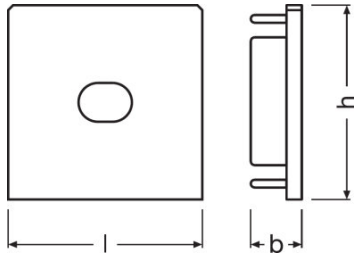

### PRODUCT BENEFITS

- Robust aluminum profile
- Quick and simple installation

**TECHNICAL DATA**

Dimensions & weight

<b>Length</b>	7.3 mm
<b>Width</b>	26.0 mm
<b>Height</b>	26.0 mm
<b>Product weight</b>	2.00 g

Colors & materials

<b>Product color</b>	Grey
----------------------	------

Additional product data

<b>Equipped with hole</b>	Yes
---------------------------	-----

**LOGISTICAL DATA**

Product code	Packaging unit (Pieces/Unit)	Dimensions (length x width x height)	Gross weight	Volume
4058075277489	Folding carton box 2	80 mm x 120 mm x 5 mm	5.00 g	0.05 dm <sup>3</sup>
4058075277496	Shipping carton box 100	120 mm x 100 mm x 120 mm	298.00 g	1.44 dm <sup>3</sup>
4058075277502	Shipping carton box 1000	525 mm x 140 mm x 270 mm	3371.00 g	19.85 dm <sup>3</sup>