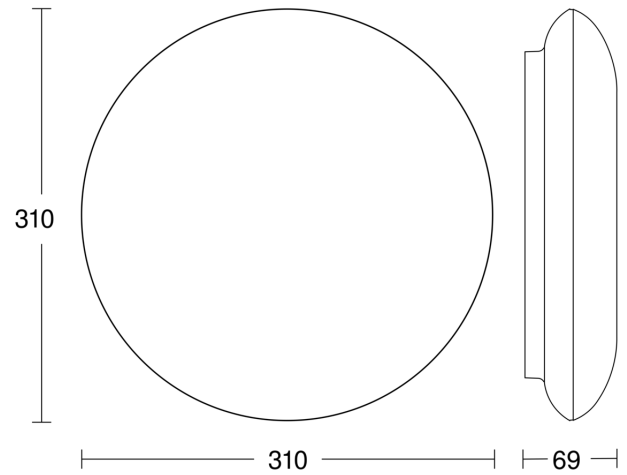

Capability of masking out individual segments	No
Electronic scalability	No
Mechanical scalability	Yes
Reach, radial	6 x 6 m (36 m ²)
Reach, tangential	16 x 16 m (256 m ²)
Continuous light	selectable, 4h
Photo-cell controller	Yes
Twilight setting	2 – 1000 lx
Time setting	5 s – 30 Min.
Basic light level function	Yes
Basic light level function time	10/30 min, all night
Soft light start	Yes
Impact resistance	IK07
IP-rating	IP54
Protection class	II
Ambient temperature	-20 – 35 °C
Housing material	Plastic
Cover material	Plastic, structured
Manufacturer's Warranty	5 years
Settings via	Potentiometers
With remote control	No
Installation site	ceiling
Version	Neutral white silver
PU1, EAN	4007841035495

DL Vario Quattro PRO LED

Neutral white silver

EAN 4007841 035495

Article number 035495

Detection Zone

Mögliche Montagehöhe: 2,00 m – 6,00 m

Orange: radial

Schwarz: tangential

4 skallerbare Zonen

Dimension Drawing

Light Distribution Curve

Output	14 W
With lamp	Yes, STEINEL LED system
Lamp	LED cannot be replaced
Luminous flux	1430 lm
Colour temperature	4000 K
Colour Rendering Index	80-89
LED life expectancy (max. °C)	50000 h
LED cooling system	Passive Thermo Control