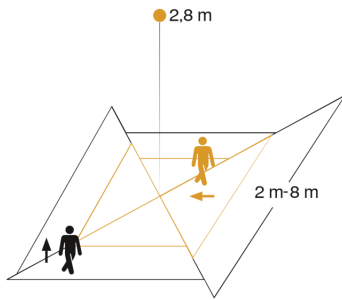

DL Vario Quattro PRO LED

Neutral white silver

EAN 4007841 035495

Article number 035495

Detection Zone