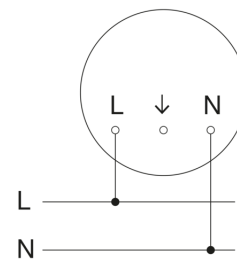

Master circuit diagram