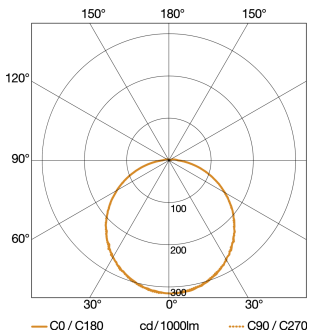

Capability of masking out individual segments	No
Electronic scalability	No
Mechanical scalability	Yes
Reach, radial	6 x 6 m (36 m ²)
Reach, tangential	16 x 16 m (256 m ²)
Continuous light	selectable, 4h
Photo-cell controller	Yes
Twilight setting	2 – 1000 lx
Time setting	5 s – 30 Min.
Basic light level function	Yes
Basic light level function time	10/30 min, all night
Soft light start	Yes
Impact resistance	IK07
IP-rating	IP54
Protection class	II
Ambient temperature	-20 – 35 °C
Housing material	Plastic
Cover material	Plastic, structured
Manufacturer's Warranty	5 years
Settings via	Potentiometers
With remote control	No
Installation site	ceiling
Version	Neutral white silver
PU1, EAN	4007841035495

4 skallerbare Zonen

Dimension Drawing

Light Distribution Curve

Output	14 W
With lamp	Yes, STEINEL LED system
Lamp	LED cannot be replaced
Luminous flux	1430 lm
Colour temperature	4000 K
Colour Rendering Index	80-89
LED life expectancy (max. °C)	50000 h
LED cooling system	Passive Thermo Control