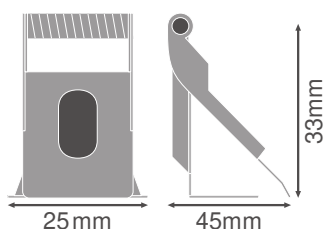

### Product benefits

- Fits for installation into plasterboard, wood and metal ceiling from 10 to 20 mm thickness

---

### Product features

- Ceiling thickness: 10 to 20 mm

### Dimensions & Weight

Length	25.0 mm
Width	45,0 mm
Height	33,0 mm
Product weight	25.00 g

## LOGISTICAL DATA

Product code	Packaging unit (Pieces/Unit)	Dimensions (length x width x height)	Gross weight	Volume
4058075409866	Shipping box 16	154 mm x 104 mm x 108 mm	1669.00 g	1.73 dm <sup>3</sup>
4058075419001	Shipping box 96	322 mm x 322 mm x 130 mm	10359.00 g	13.48 dm <sup>3</sup>