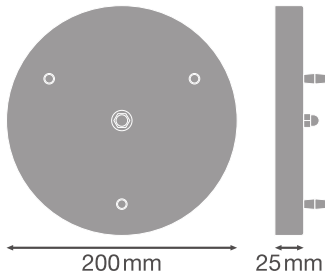

TECHNICAL DATA

Dimensions & Weight

Diameter	200,0 mm
Height	25,0 mm
Product weight	525.00 g

Materials & Colors

Product color	Black
Body material	Steel

Application & Mounting

Mounting location	Ceiling
With light source	No

Certificates & Standards

Ball shot safe	No
----------------	----

DOWNLOAD DATA

DOWNLOAD DATA	
	Tender documents
	Declarations of conformity

LOGISTICAL DATA

Product code	Packaging unit (Pieces/Unit)	Dimensions (length x width x height)	Gross weight	Volume
4058075116924	Shipping box 4	309 mm x 216 mm x 254 mm	2681.00 g	16.95 dm ³